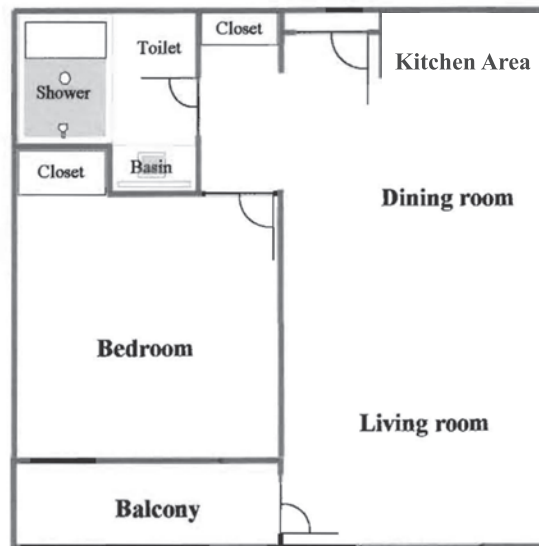

Westminster House

FLOOR PLANS

(NOT TO SCALE)

One Bedroom Suite

East Wing area: 470 to 617 sq. ft (approx.)

West wing area: 400 to 471 sq. ft (approx.)

Two Bedroom Suite

Area: 960 to 975 sq. ft (approx.)