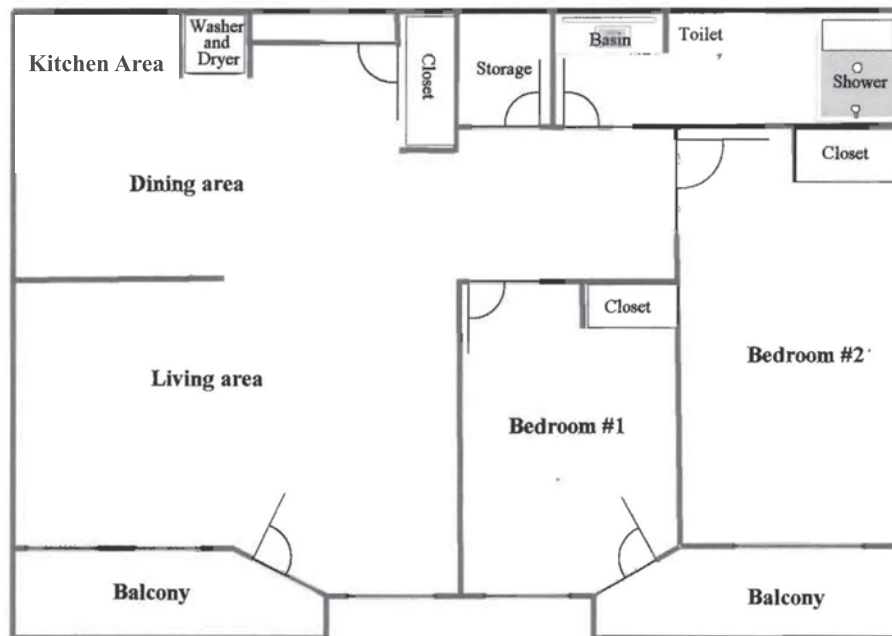

Westminster House

FLOOR PLANS

(NOT TO SCALE)

One Bedroom Suite

East Wing area: 470 to 617 sq. ft (approx.)

West wing area: 400 to 471 sq. ft (approx.)

Two Bedroom Suite

Area: 960 to 975 sq. ft (approx.)